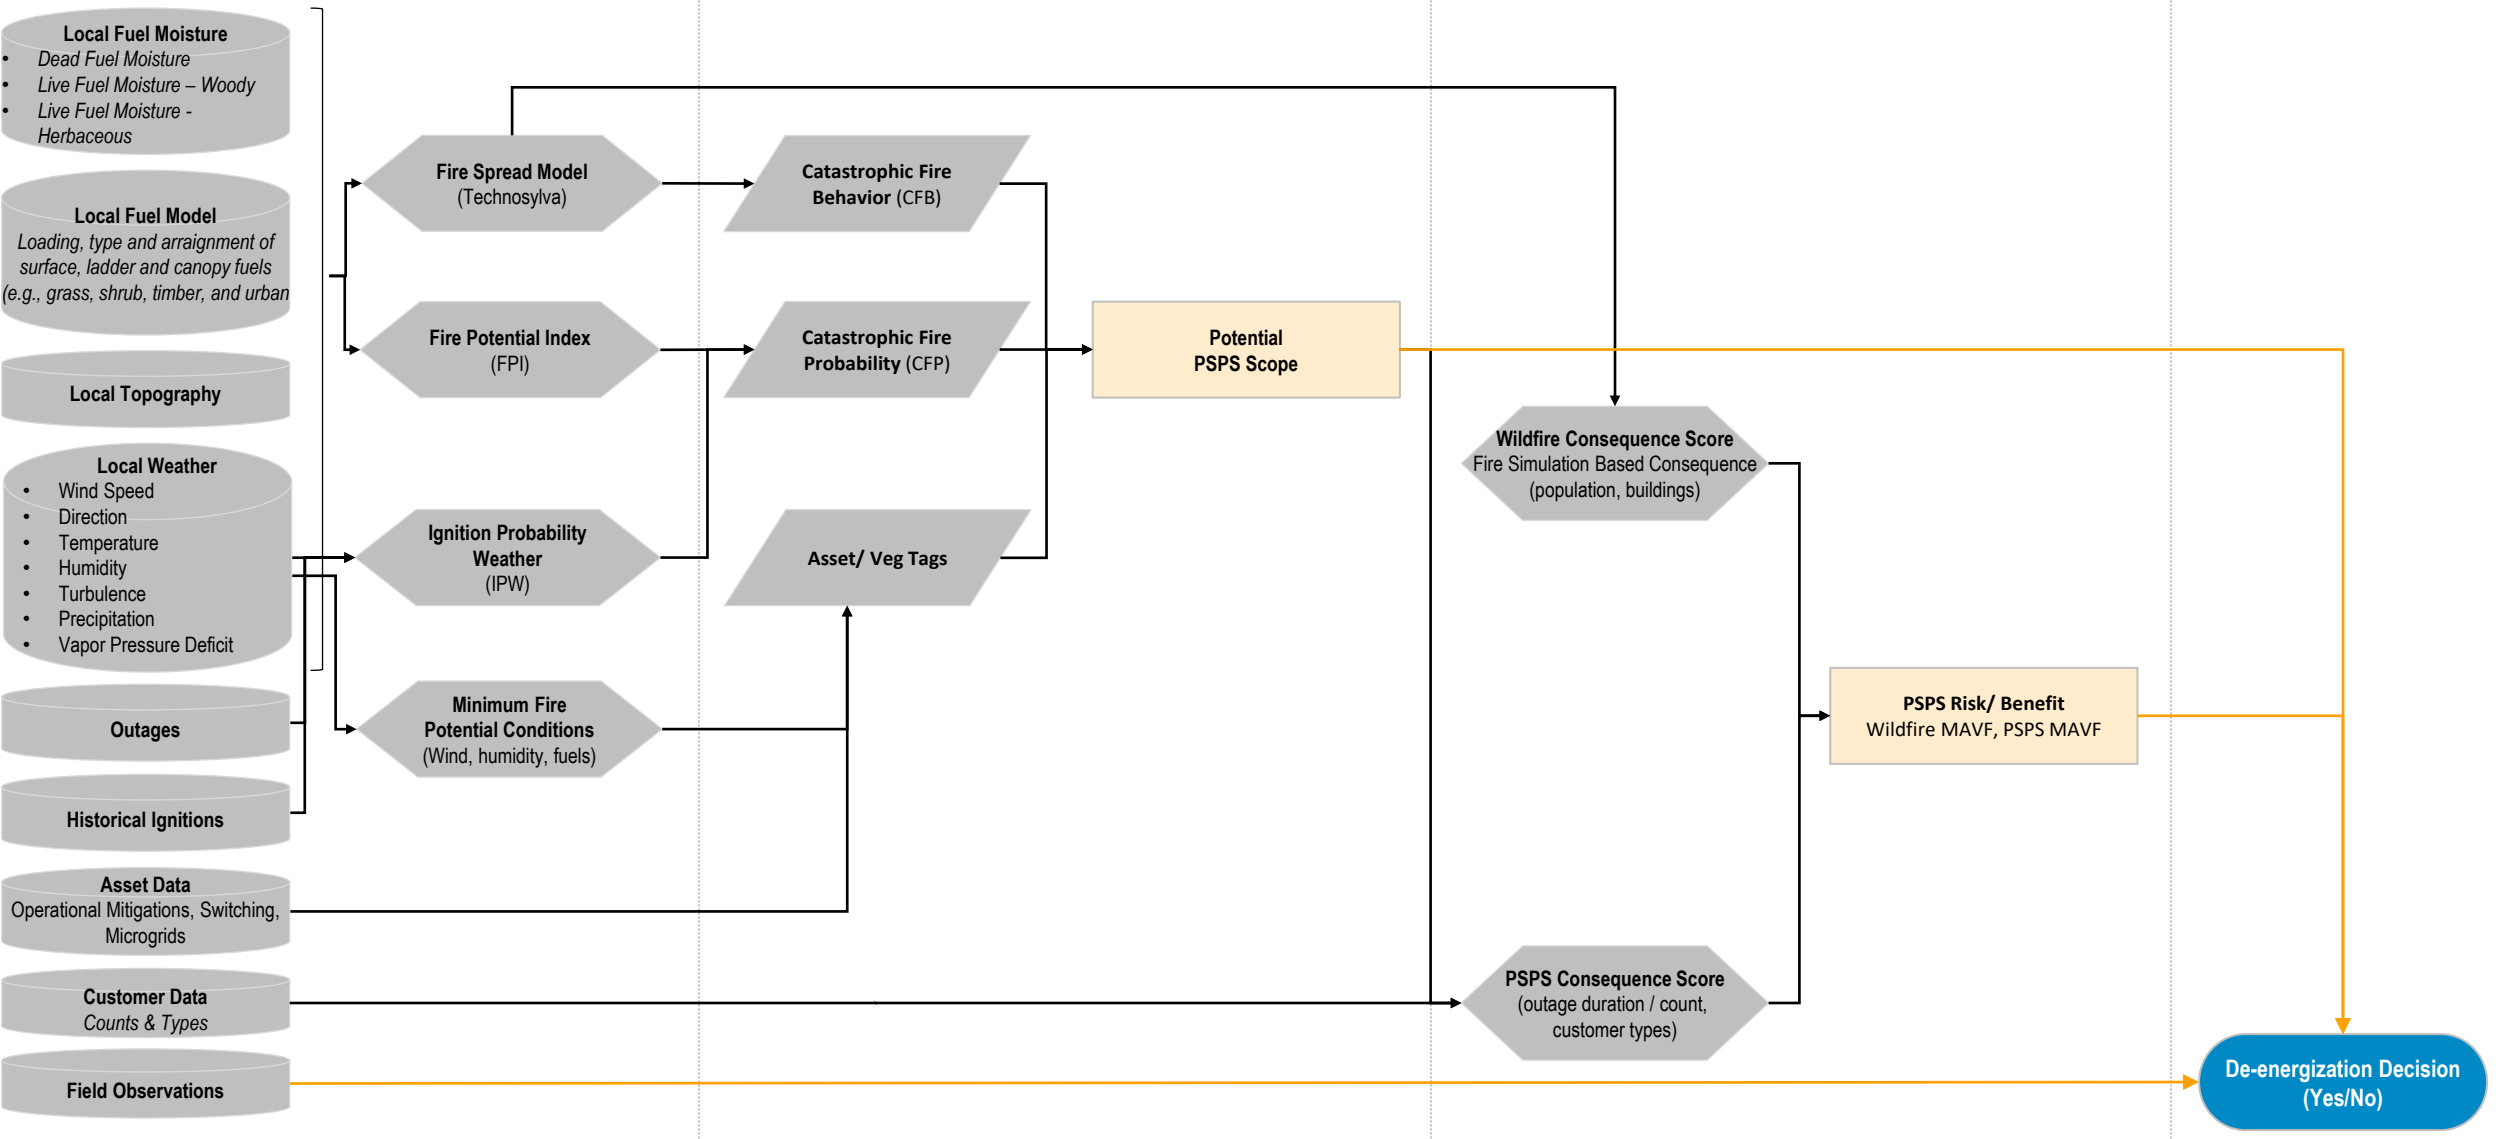

Comprehensive Decision-Making Framework System Diagram - Operating

Identify Risk Drivers From Risk Bowtie	PSPS Guidance	PSPS Risk / Benefits	De-Energization Decision
--	---------------	----------------------	--------------------------

Comprehensive Decision-Making Framework System Diagram - Planning

Internal

LEGEND: Data Source Process Model Data Decision Outcome