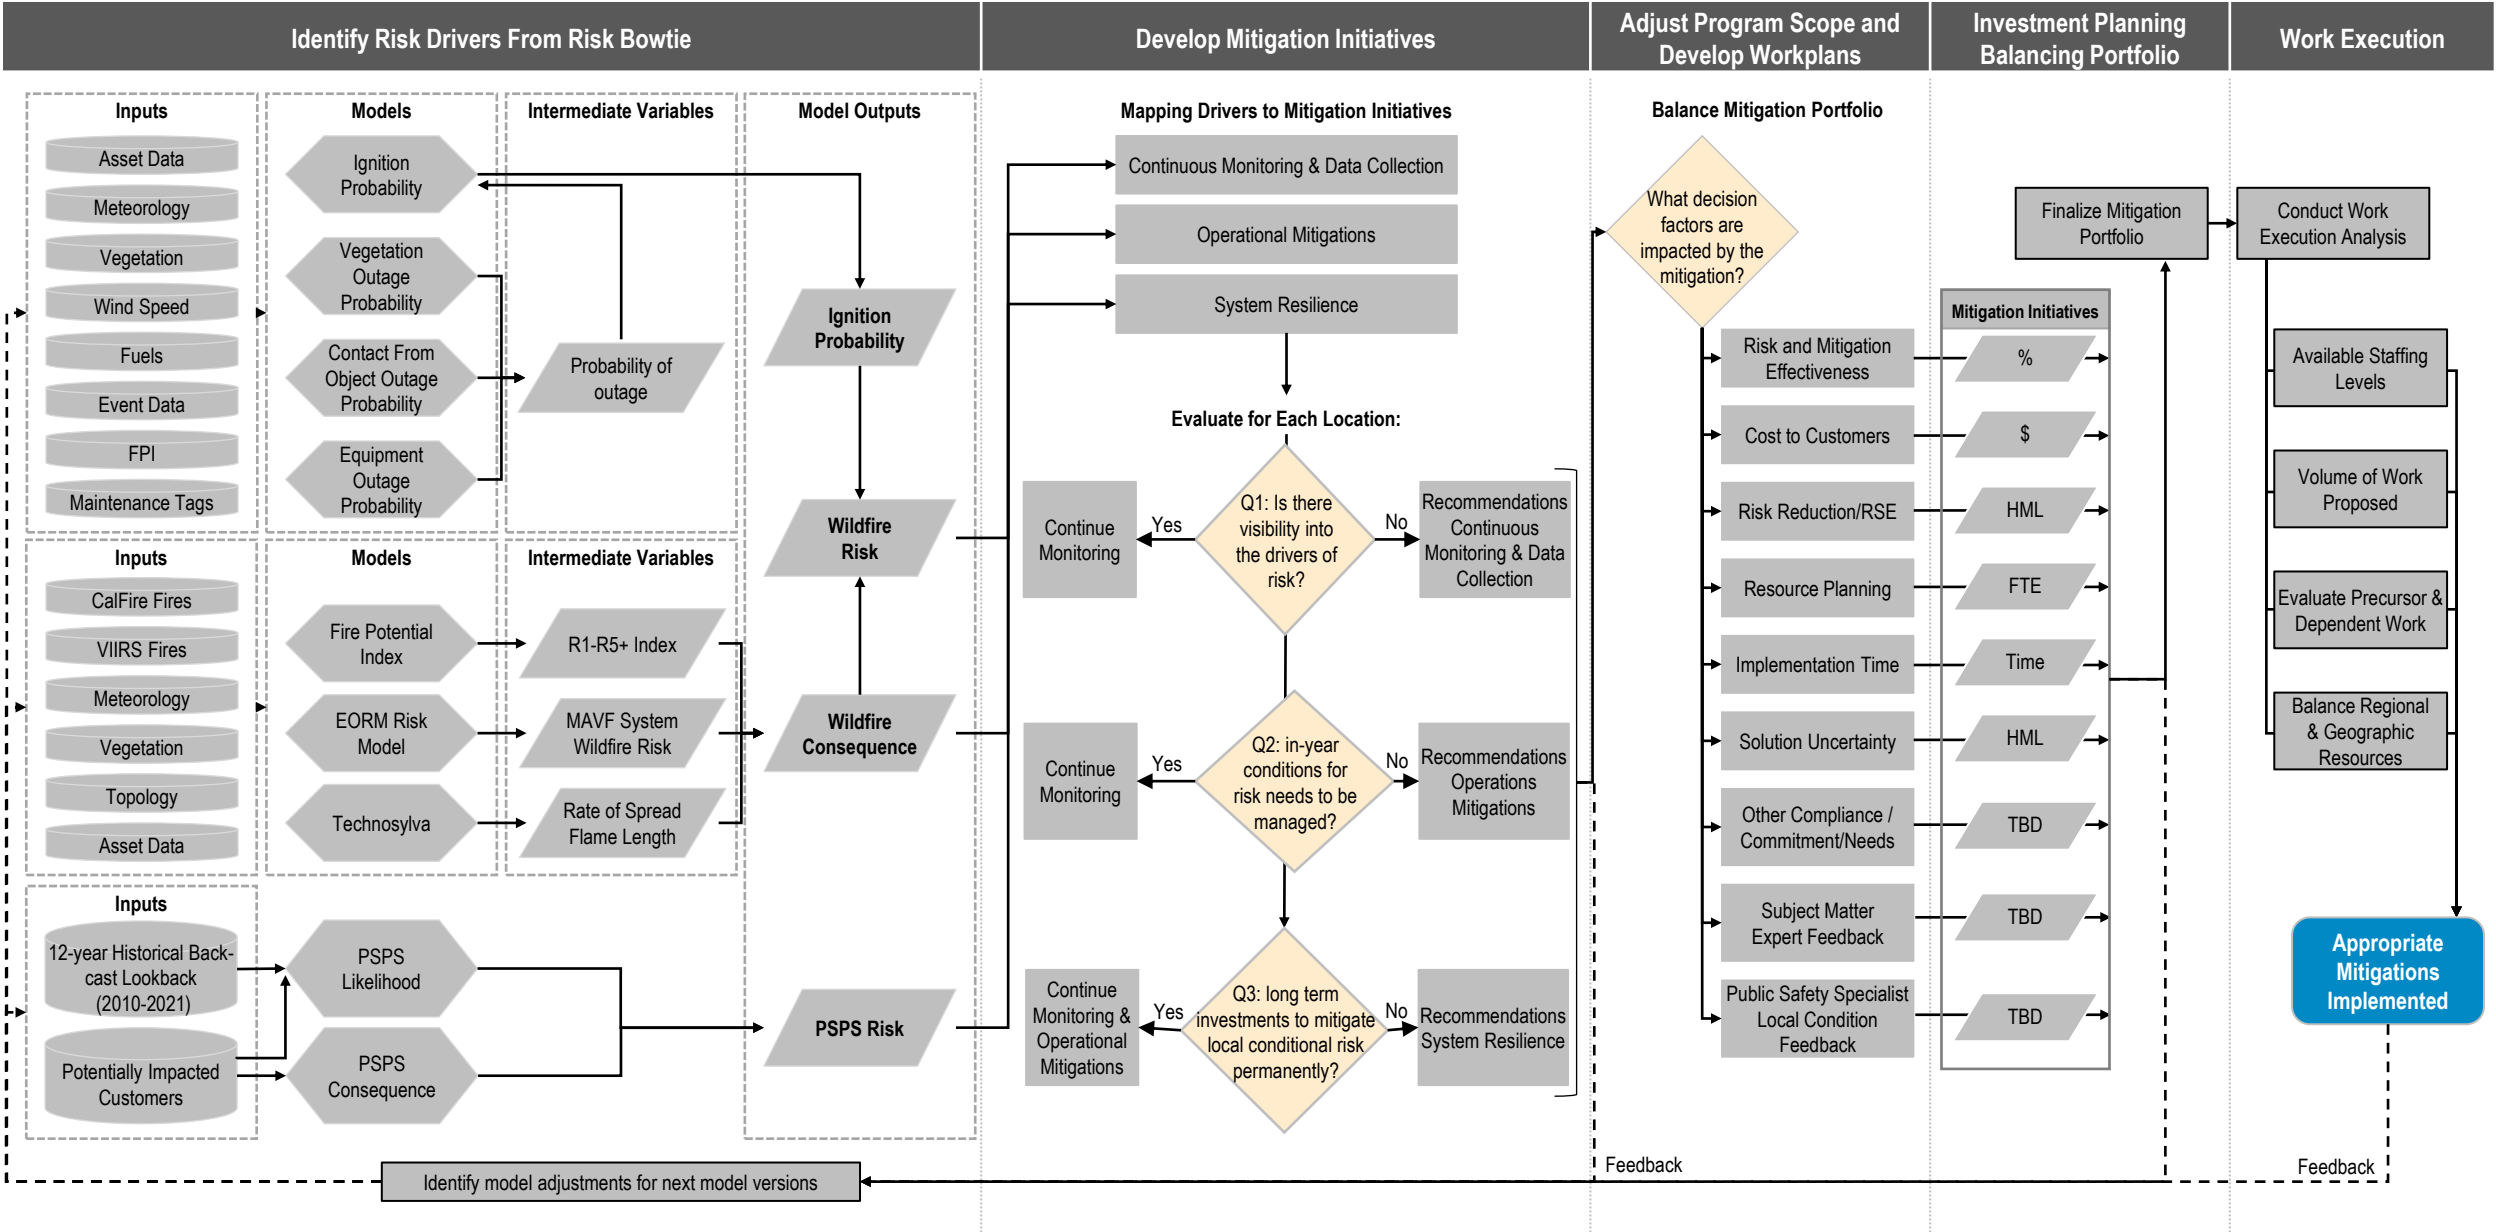

Comprehensive Decision-Making Framework System Diagram - Operating

Identify Risk Drivers From Risk Bowtie	PSPS Guidance	PSPS Risk / Benefits	De-Energization Decision
--	---------------	----------------------	--------------------------

Comprehensive Decision-Making Framework System Diagram - Planning

Internal

LEGEND: Data Source Process Model Data Decision Outcome